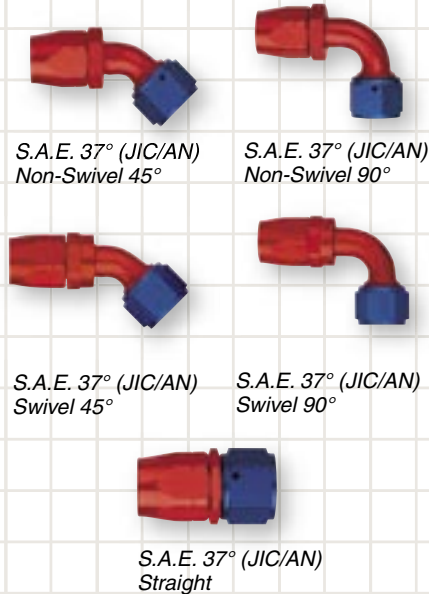

## Hose Specifications

Bulk Part #	Hose Dash Size	Hose I.D.	Hose O.D.	Max. Oper. Pressure	Min. Bend Radius	Weight Per Foot	Vacuum Service
FBA0400	-04	.22"	.44"	1000psi	2.00"	.11lb	21
FBA0600	-06	.34"	.55"	1000psi	2.50"	.16lb	21
FBA0800	-08	.44"	.65"	1000psi	3.50"	.17lb	21
FBA1000	-10	.56"	.80"	1000psi	4.00"	.21lb	28
FBA1200	-12	.69"	.94"	1000psi	4.50"	.29lb	28
FBA1600	-16	.88"	1.15"	750psi	5.50"	.38lb	28
FBA2000	-20	1.13"	1.41"	500psi	8.00"	.49lb	21

## Straight Fitting

## 45° Elbow Fitting

Reusable Aluminum Swivel S.A.E. 37° (JIC/AN)

Reusable Aluminum Swivel S.A.E. 37° (JIC/AN)

Reusable Aluminum NonSwivel S.A.E. 37° (JIC/AN)

S.A.E. 37° (JIC/AN) Non-Swivel 45°

S.A.E. 37° (JIC/AN) Non-Swivel 90°